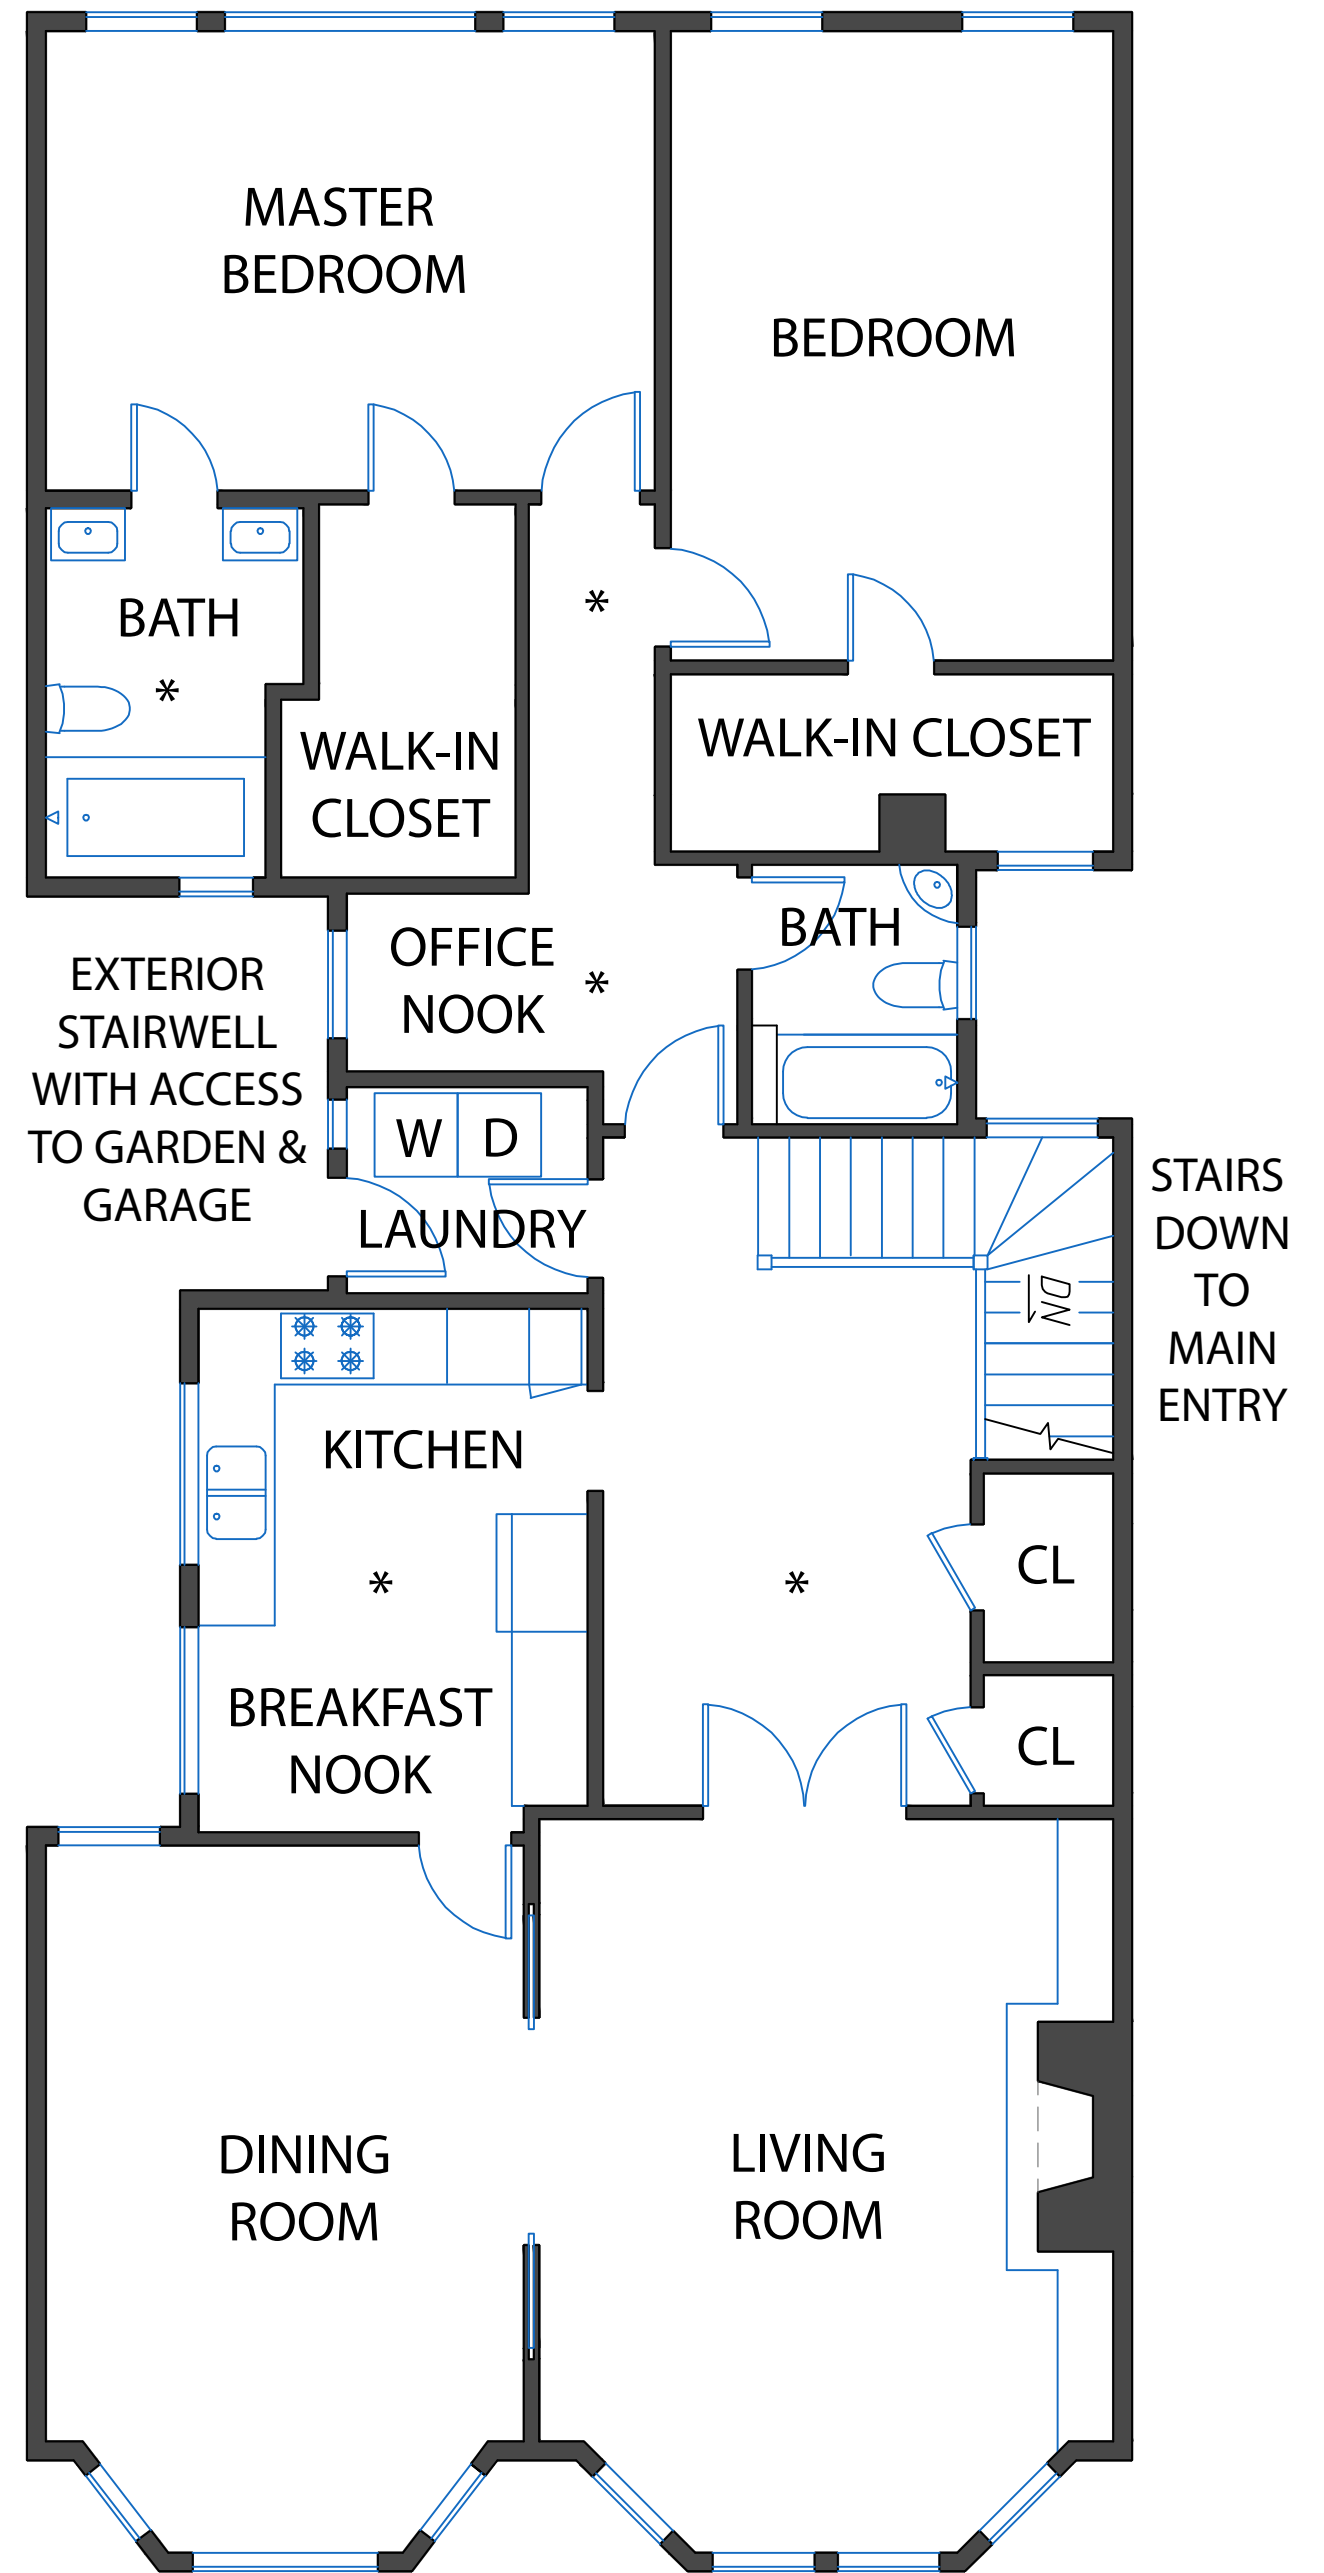

2445-2447 FRANKLIN STREET

2445 (LOWER UNIT)

2447 (UPPER UNIT)

* SKYLIGHT ABOVE IN THIS APPROXIMATE LOCATION.

NOTE: FLOOR PLANS, SQUARE FOOTAGE, AND DIMENSIONS ARE APPROXIMATE AND NOT FOR CONSTRUCTION PURPOSES. A PROSPECTIVE BUYER SHOULD NOT RELY ON THESE PLANS, SQUARE FOOTAGE, AND DIMENSIONS IN MAKING THEIR PURCHASE DECISION AND SHOULD CAREFULLY VERIFY THE ABOVE ITEMS AND ALL OTHER INFORMATION HEREIN.