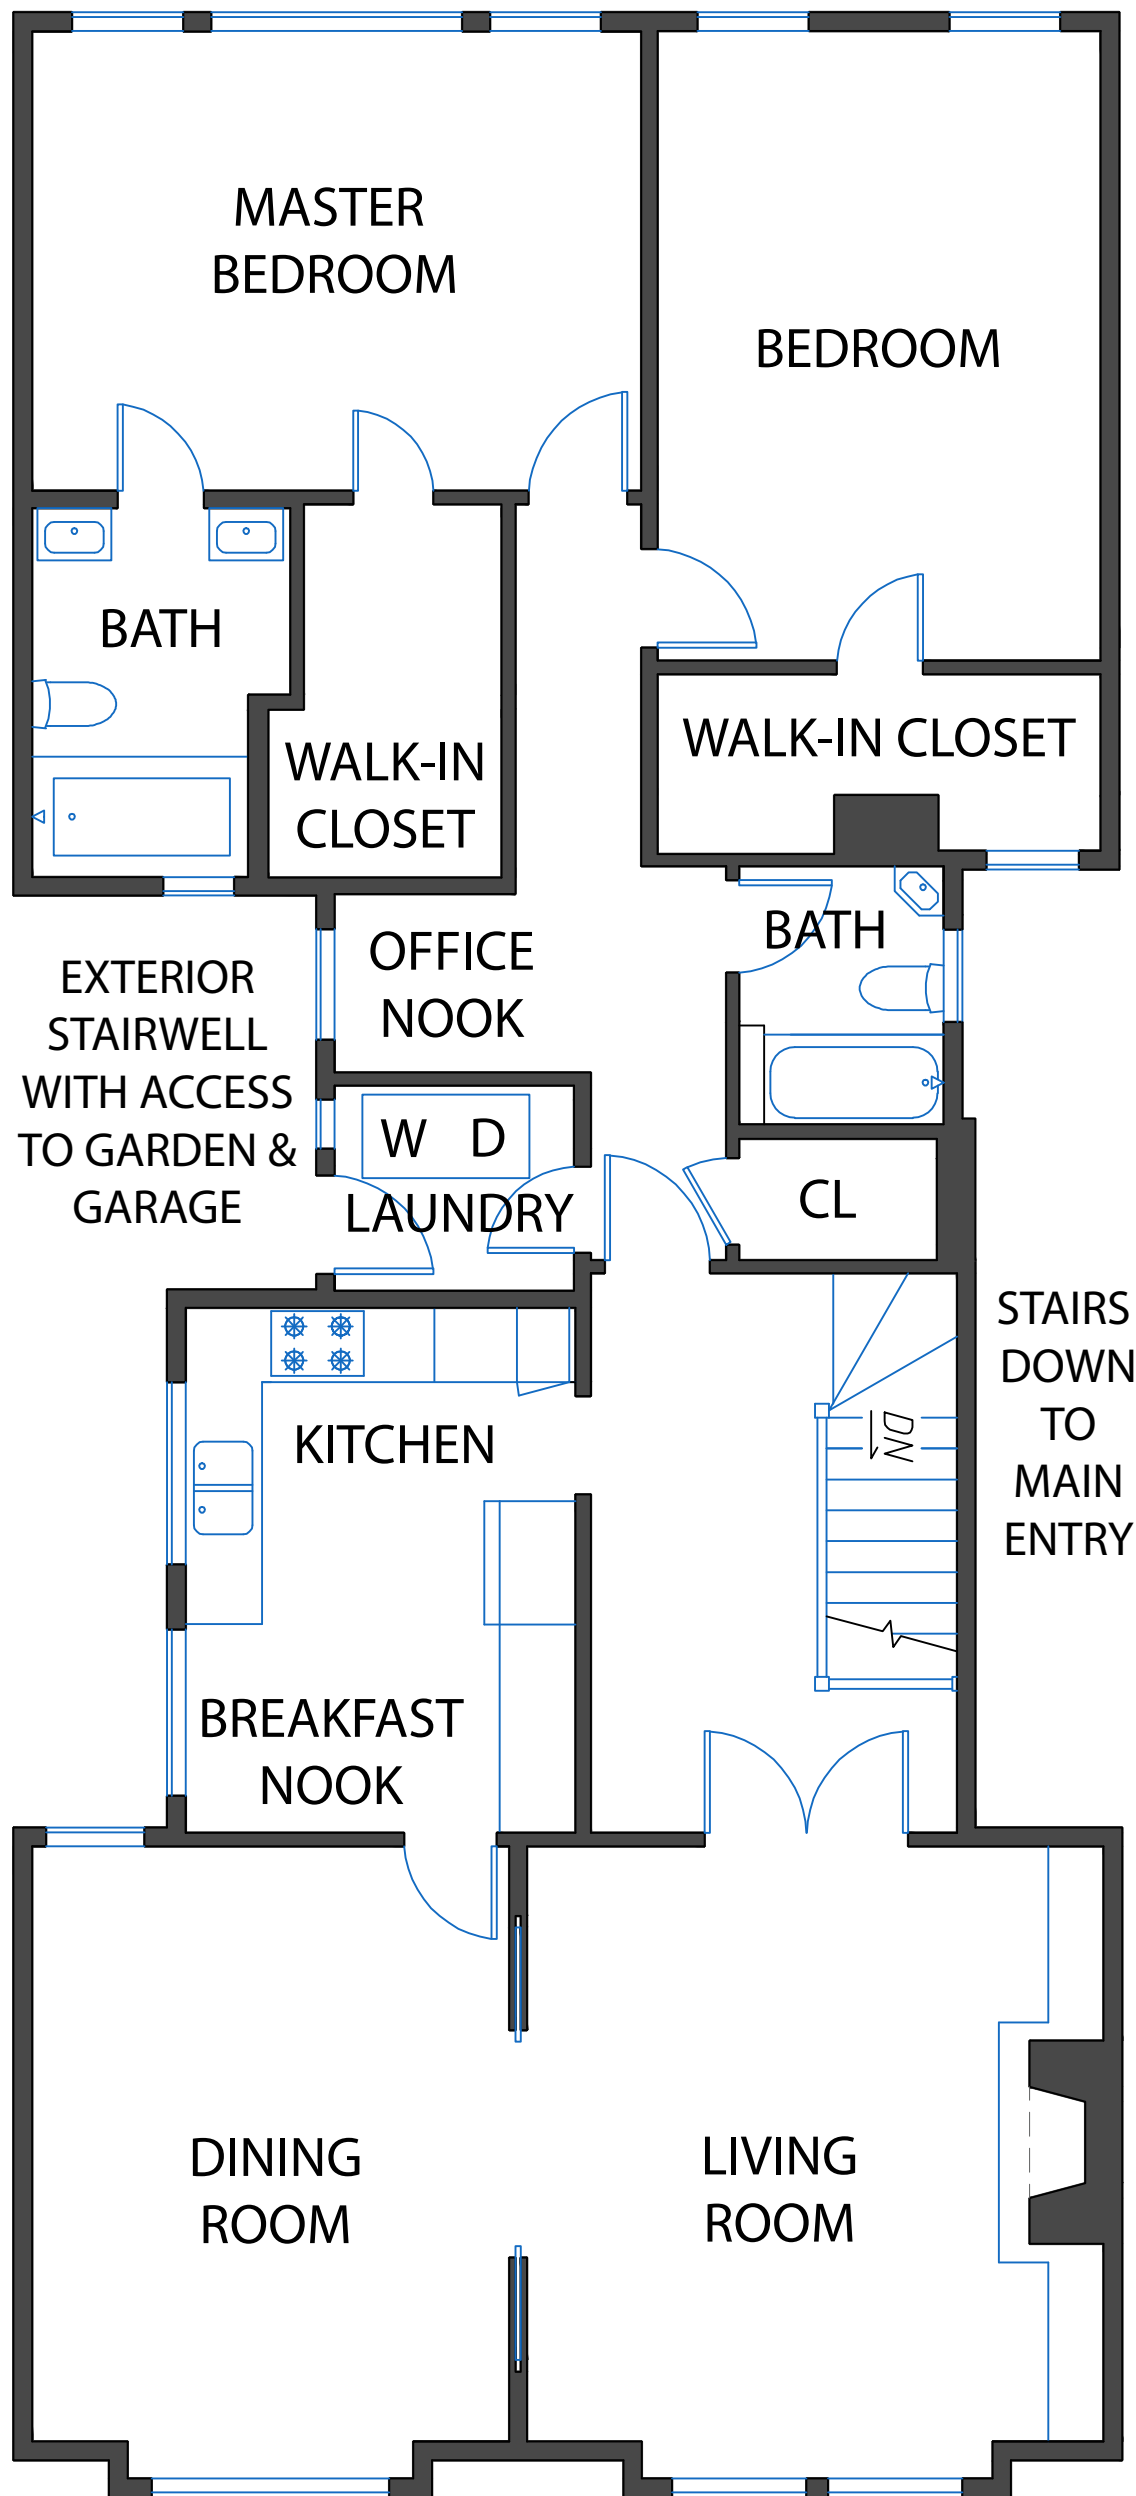

2445-2447 FRANKLIN STREET

2445 (LOWER UNIT)

2447 (UPPER UNIT)

* SKYLIGHT ABOVE IN THIS APPROXIMATE LOCATION.

NOTE: FLOOR PLANS, SQUARE FOOTAGE, AND DIMENSIONS ARE APPROXIMATE AND NOT FOR CONSTRUCTION PURPOSES. A PROSPECTIVE BUYER SHOULD NOT RELY ON THESE PLANS, SQUARE FOOTAGE, AND DIMENSIONS IN MAKING THEIR PURCHASE DECISION AND SHOULD CAREFULLY VERIFY THE ABOVE ITEMS AND ALL OTHER INFORMATION HEREIN.